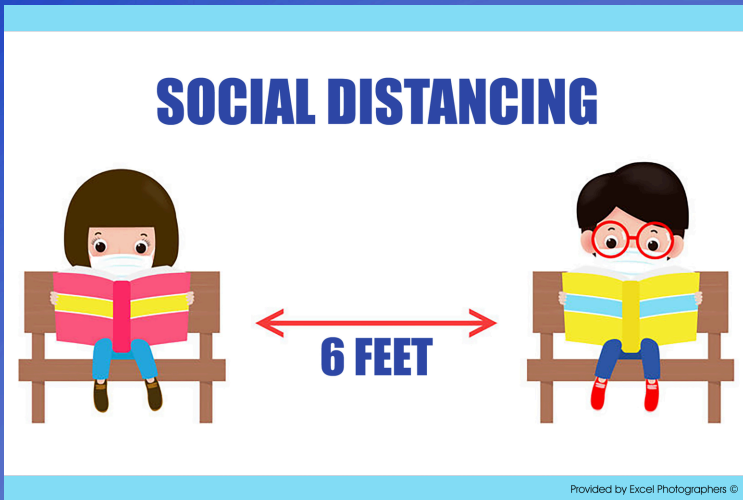

Social Distancing cont.

SDR-BLUE
SDR-GREEN
SDR-RED