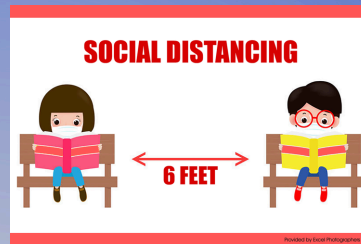

Social Distancing cont.

SDR-BLUE
SDR-GREEN
SDR-RED